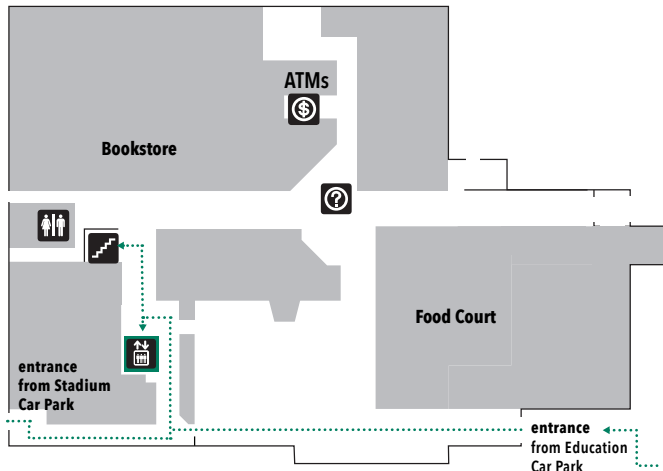

Students' Union Building Detail

MAIN FLOOR