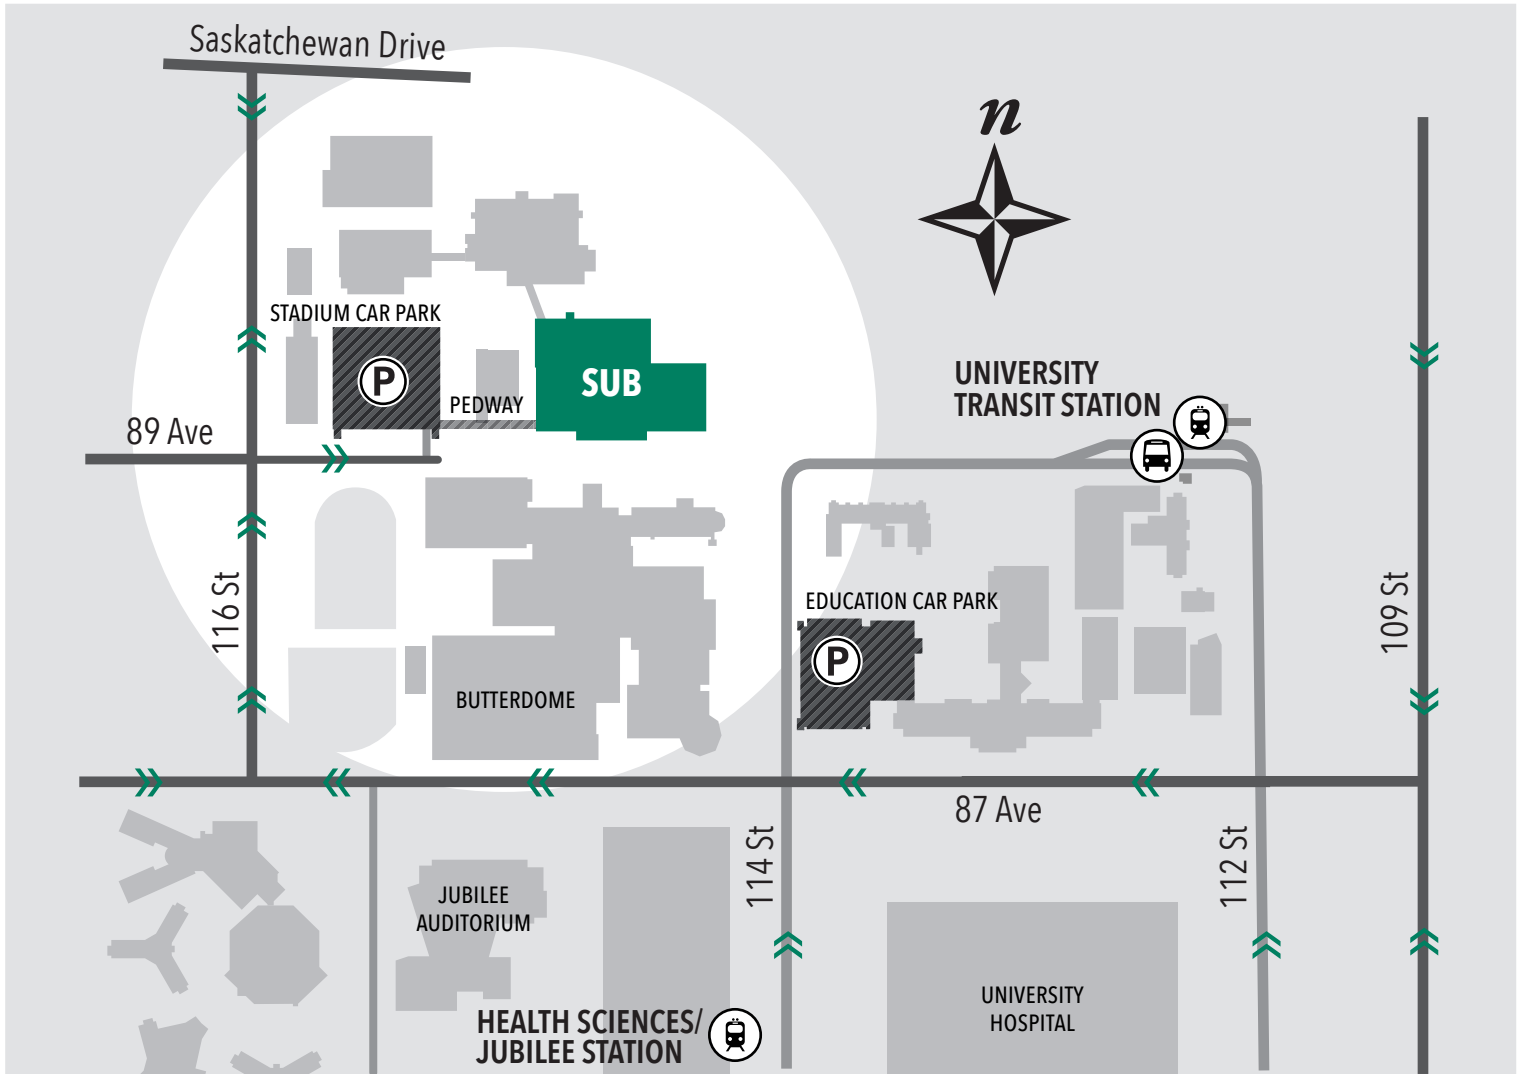

Dinwoodie Lounge is located in the Students' Union Building (SUB) at the U of A