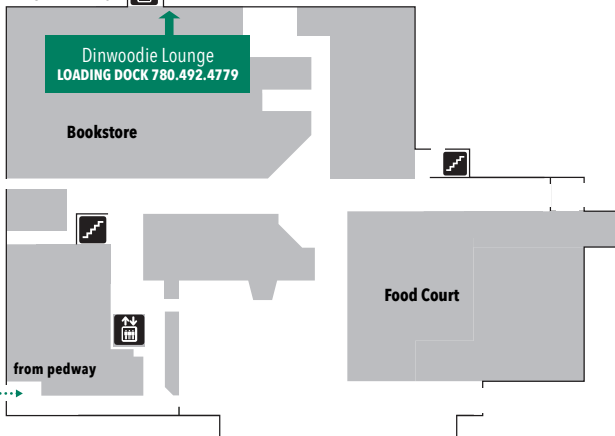

Dinwoodie Lounge is located in the Students' Union Building (SUB) at the U of A

### MAIN FLOOR

FREIGHT ELEVATOR entrance