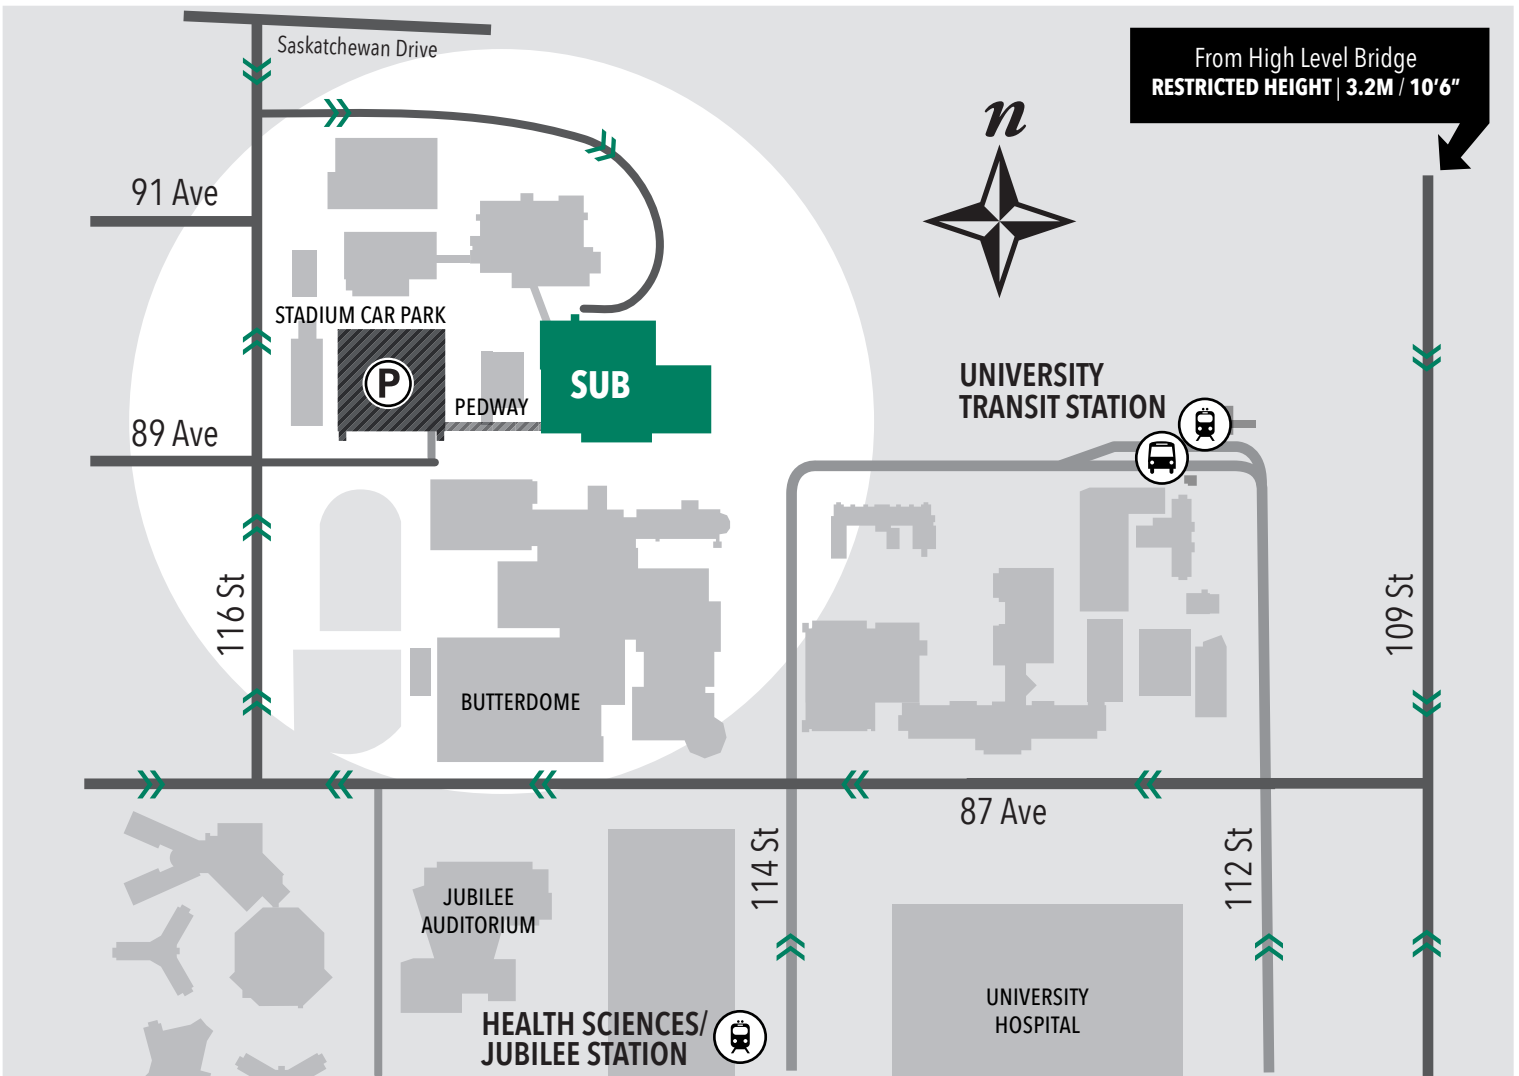

Dinwoodie Lounge is located in the Students' Union Building (SUB) at the U of A

## Students' Union Building Detail

### MAIN FLOOR

FREIGHT ELEVATOR entrance