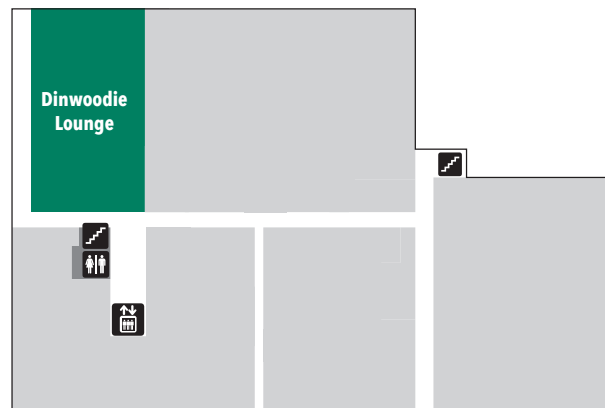

SECOND FLOOR

Contact Numbers

Michael Kokich

Senior Operations Manager Venues
780.492.4764 | michael@horowitztheatre.com

Kristen Ostrowski

Senior Operations Manager Client Services
780.492.4764 | kristen@horowitztheatre.com

Dennis Franz

Technical Director
780.492.4779 | dennis@horowitztheatre.com